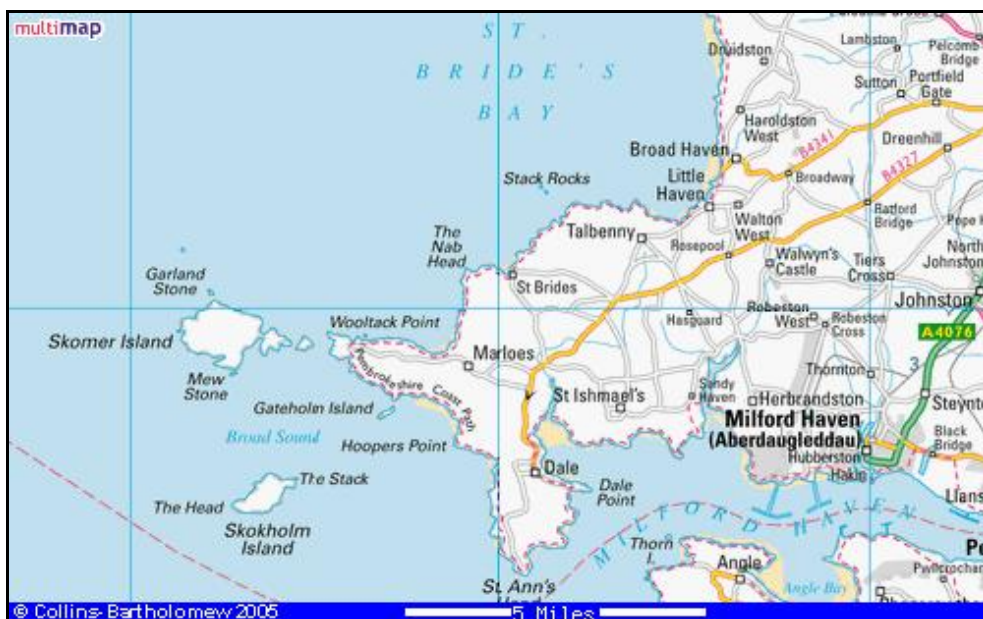

The Anchorage

The Dale Peninsula Aerial Map

1	Skomer Island	7	To Haverfordwest >>
2	Marloes Beach	8	Lindsway Bay (off map) >
3	Musslewick Beach	9	To Pembroke Dock >>
4	Westdale Bay	10	Watwick Beach
5	The Anchorage	11	St. Ann's Head
6	Dale Village		

The Dale Peninsula OS Map

Multimap Interactive

www.holidaycottagepems.co.uk

This PDF is printer friendly!